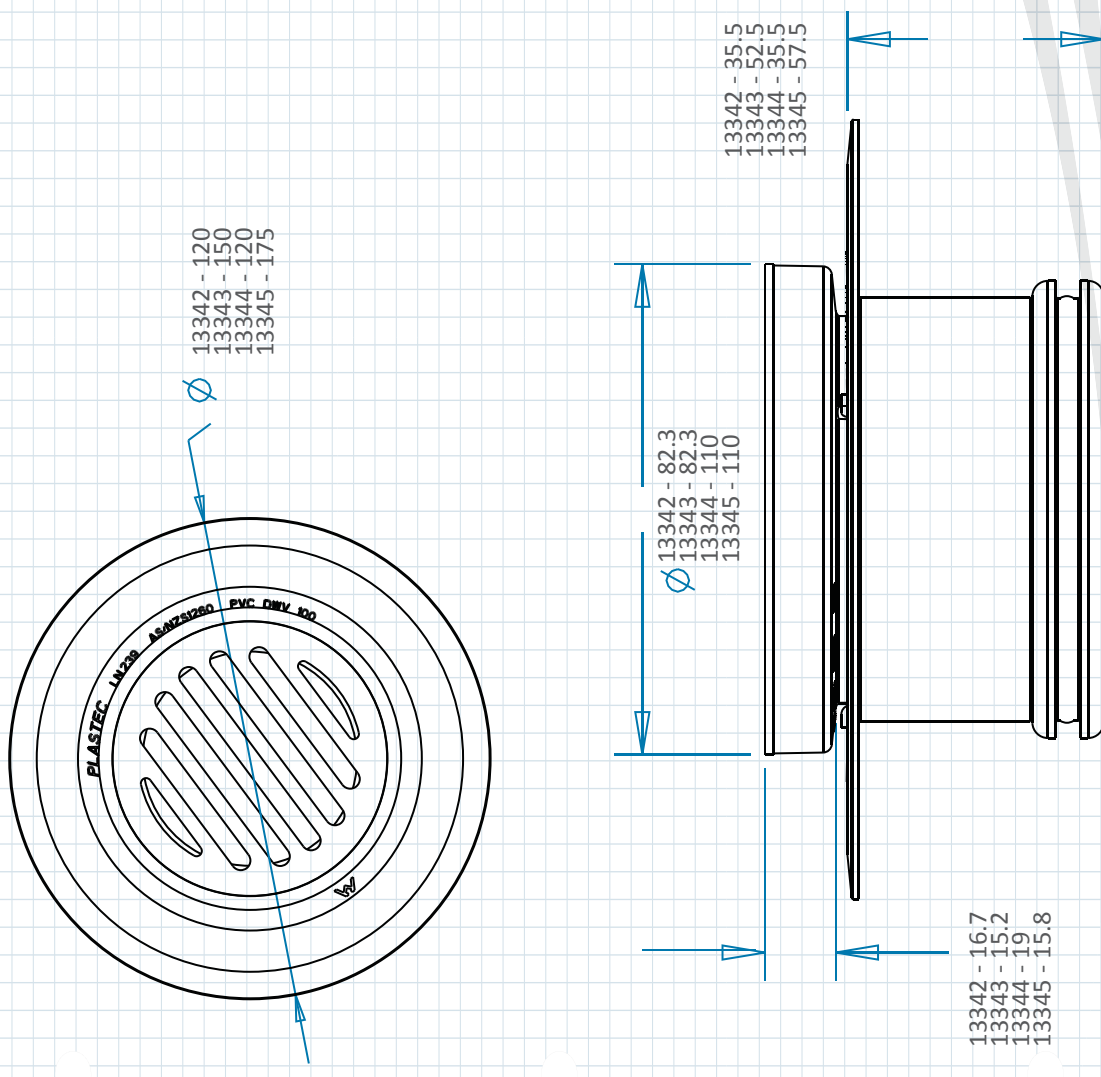

MAXI ADAPTOR SYSTEMS
RUBBER RING JOINT ADJUSTABLE OUTLETS

- No solvent welding required.
- Adjust height by raising adaptor.

WaterMark
AS/NZS1260
AT55200.040
239

ID	Ø mm	FINISH	FINISH
13342	80x50	CHROME	40
13343	80x80	CHROME	30
13344	100x50	CHROME	40
13345	100x100	CHROME	16

MEASUREMENTS (MM)

PLASTEC AUSTRALIA
ENCOURAGES THE REUSE
AND RECYCLE OF ALL OUR
REUSE PACKAGING MATERIALS
WHERE EVER POSSIBLE

DETAILS CORRECT AT TIME OF PRINTING (21.01.2015), BUT IS SUBJECT TO CHANGE

www.plastec.com.au