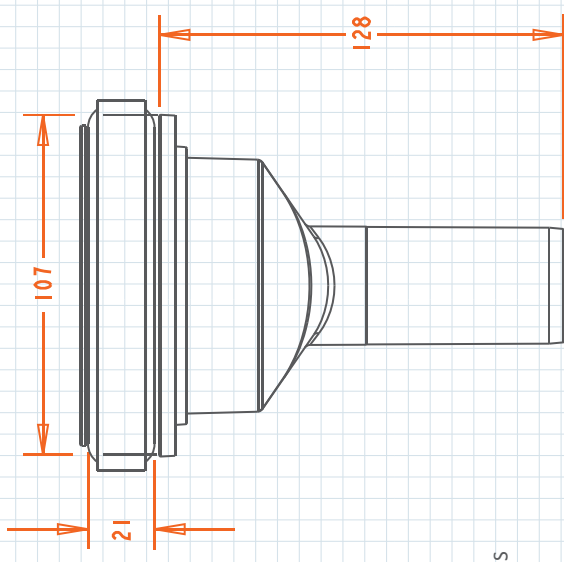

SHOWER WASTE CONNECTOR SINGLE CONNECTOR - TWO PIECE

- Suitable for both 40mm and 50mm outlet pipe.
- Adjustable inlet setout.

ID	INLET (MM)	BOTTOM OUTLET (MM)	GRATE
15115	80	40/50	CHROME 25

MEASUREMENTS (MM)