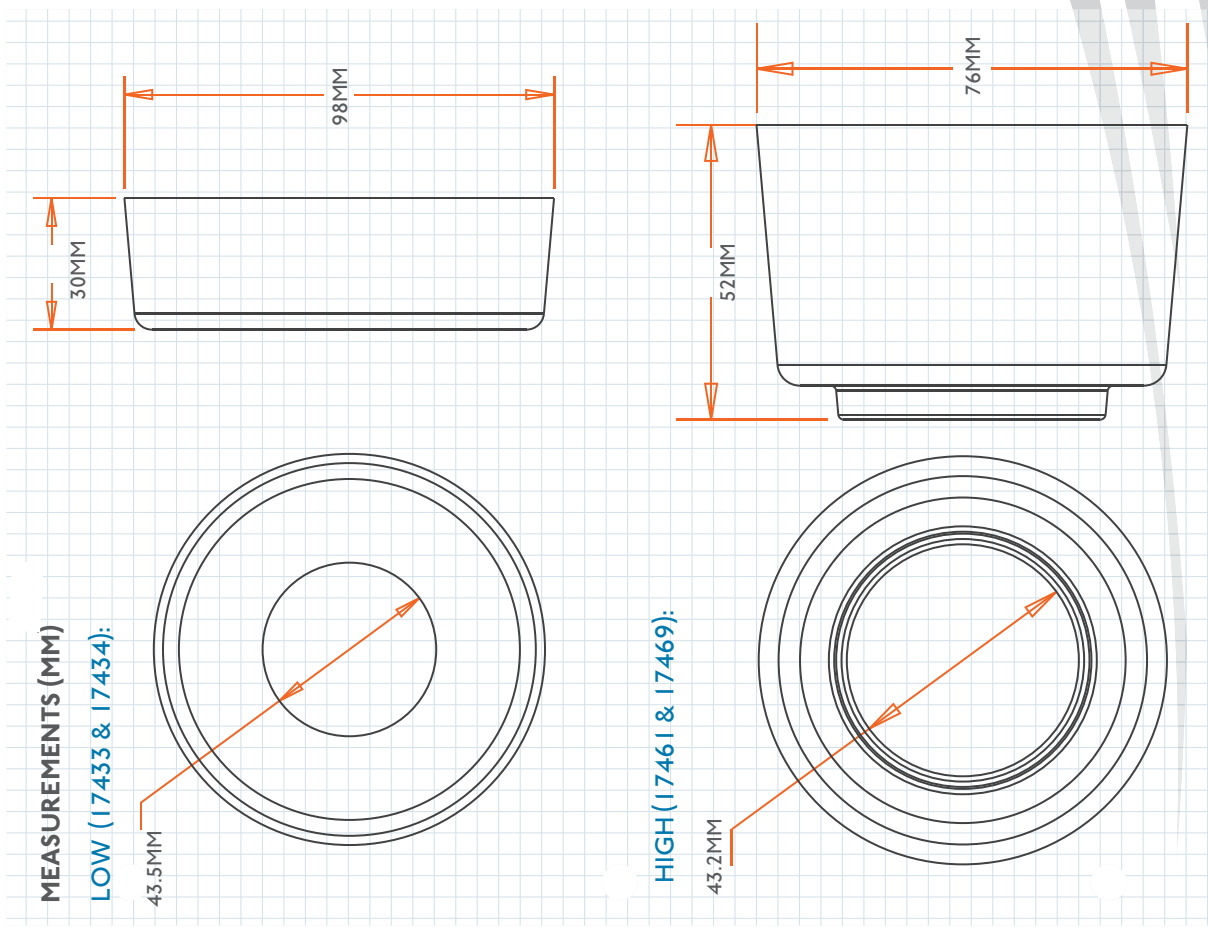

ALSO AVAILABLE IN WHITE

ID	40mm	FINISH	BAG QTY
17433	40	WHITE	5
17434	40	CHROME	100

AVAILABLE IN CHROME 40 & 50MM

ID	40mm	FINISH	BAG QTY
17461	40	CHROME	200
17469	50	CHROME	172

RELATED PRODUCTS:

- 17461 & 17469 are also available for purchase as part of a S&P Combination Trap kits (containing S&P trap, flange and pipe) - 40mm Kit ID 17633; 50mm Kit ID 17634