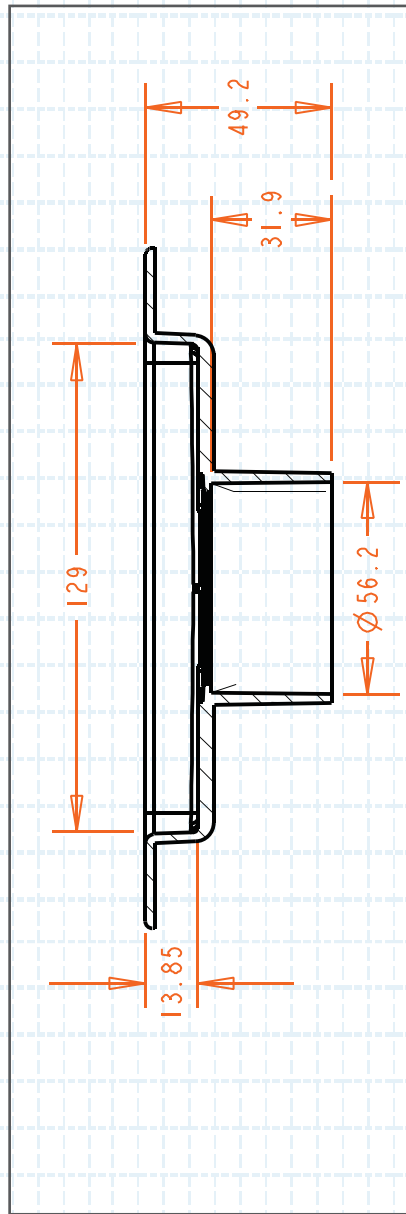

PLASTEC

LEAK CONTROL

PUDDLE FLANGES

Can be used to waterproof stainless steel strip drains.

ID	DIAMETER	BAG QTY	CARTON QTY	FINISH/COLOUR	MEASUREMENT (MM)
17956	100x80x50	50			

ID	DIAMETER	BAG QTY	CARTON QTY	FINISH/COLOUR	MEASUREMENT (MM)
16645	180x180x50	TBA			

PRODUCT SPECIFICATIONS

DIAMETER FASTENING BAG QTY CARTON QTY FINISH/COLOUR MEASUREMENT (MM)

Details correct as at 26.05.17, but are subject to change.