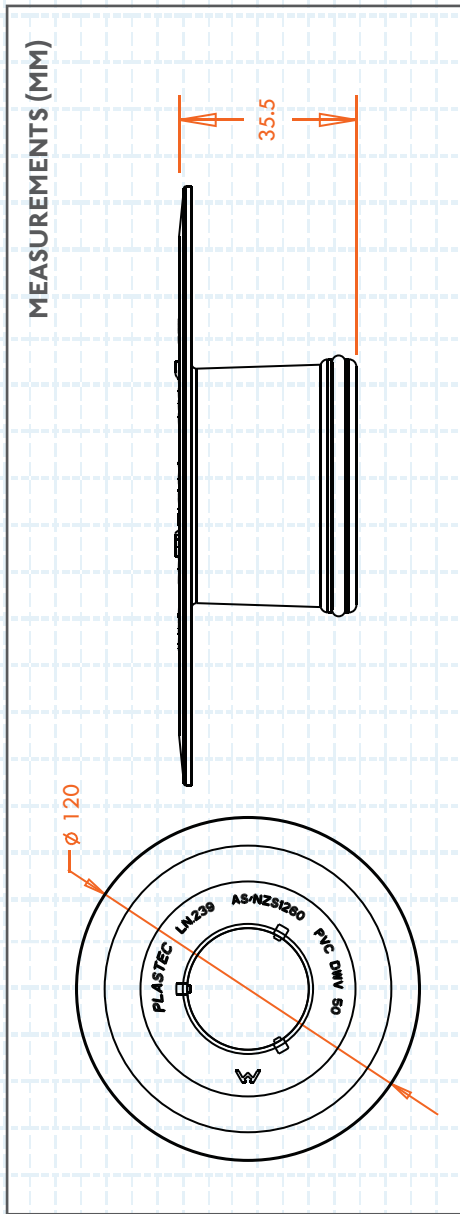

PLASTEC

LEAK CONTROL

PUDDLE FLANGES

Can be used to waterproof stainless steel strip drains.

ID	DIAMETER	BAG QTY	CARTON QTY	FINISH/COLOUR	MEASUREMENT (MM)
17956	100x80x50	50			

ID	DIAMETER	BAG QTY	CARTON QTY	FINISH/COLOUR	MEASUREMENT (MM)
16645	180x180x50	TBA			

PRODUCT SPECIFICATIONS

DIAMETER FASTENING BAG QTY CARTON QTY FINISH/COLOUR MEASUREMENT (MM)

Details correct as at 26.05.17, but are subject to change.