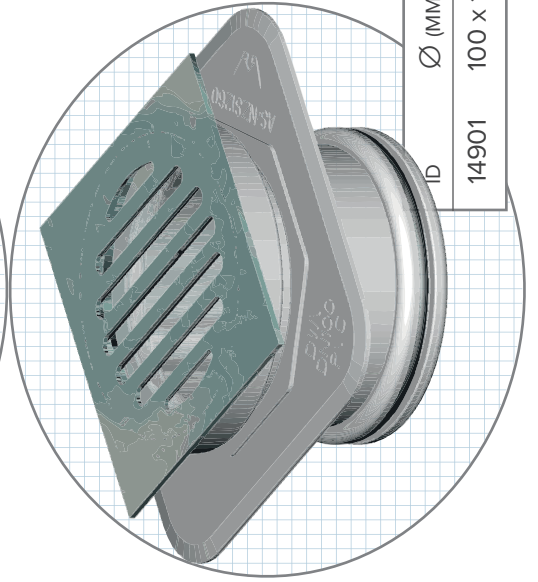

# Maxi Adaptor Systems with Square Flange

- No solvent welding required.
- Suits 100mm DWV.

ID	Ø (MM)	GRATE (MM)
14899	100 x 100	Chrome 20

ID	Ø (MM)	GRATE (MM)
14901	100 x 100	Chrome 20