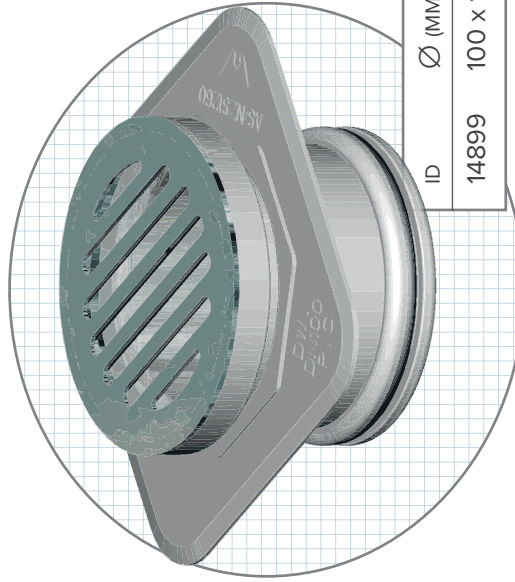

# Maxi Adaptor Systems with Square Flange

- No solvent welding required.
- Suits 100mm DWV.

ID	Ø (MM)	GRATE (MM)
14899	100 x 100	Chrome 20

ID	Ø (MM)	GRATE (MM)
14901	100 x 100	Chrome 20