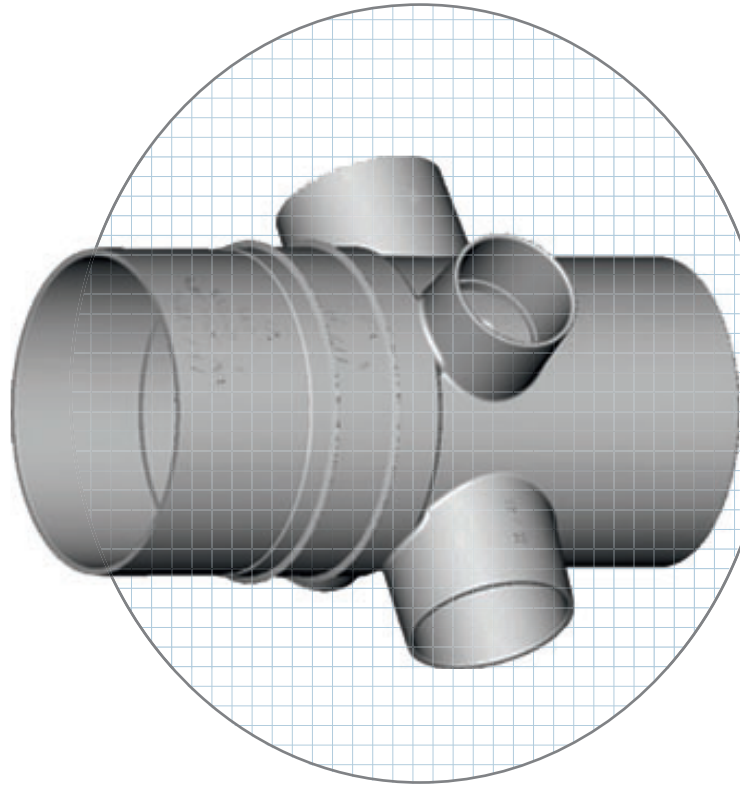

Four Way Riser - Extended

DWV Gullies

ID	Ø	Inlet Ø	Icon
18991	100	50x50x40x40	10
18964	100	50x50x50x40	16

WaterMark
AS/NZS 1260
239

Related Products: • Regular Four Way Risers also available • Dual (40&50mm) Four Way Extended Risers also available.