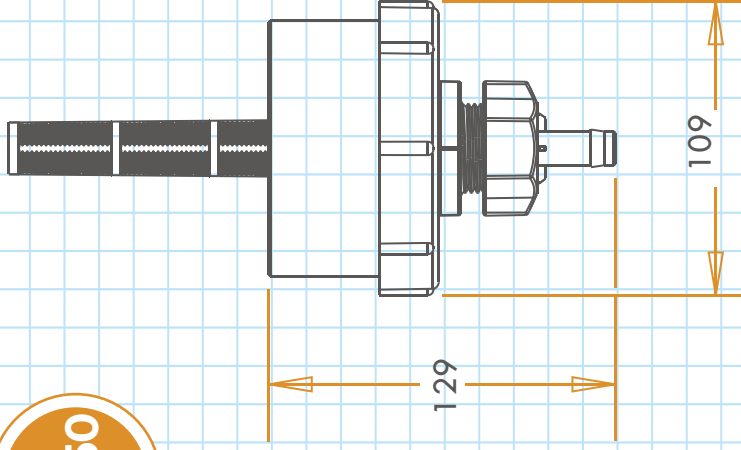

# Dirty Water Diverter

### Rainwater Range

- Diverts first flush of water.
- Used in conjunction with Leaf Guard range.

ID:  
**14550**

Measurements (mm)

PLASTEC