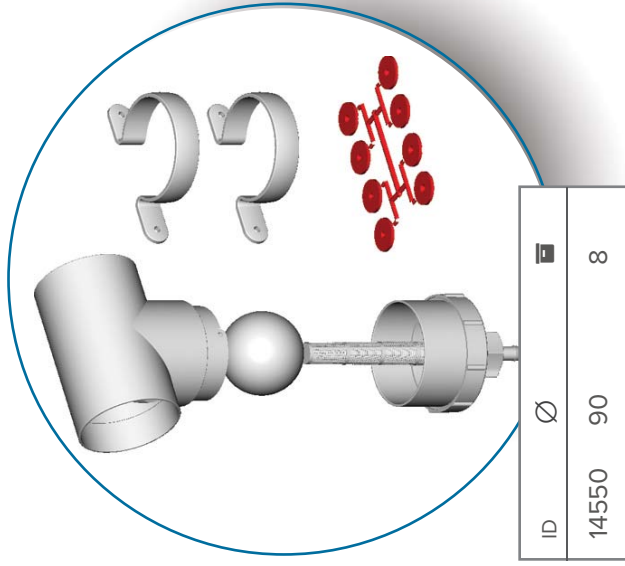

## Product Specifications

# Dirty Water Diverter

### Rainwater Range

- Diverts first flush of water.
- Used in conjunction with Leaf Guard range.

ID:  
**14550**

Measurements (mm)

PLASTEC