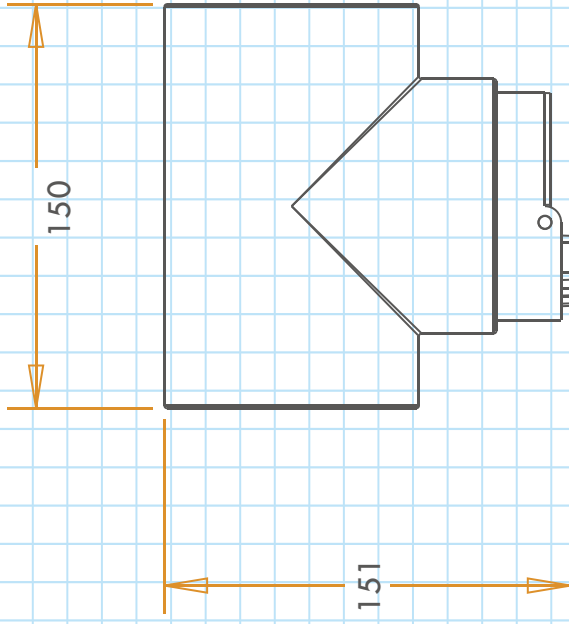

# Dirty Water Diverter

### Rainwater Range

- Diverts first flush of water.
- Used in conjunction with Leaf Guard range.

ID:  
**14550**

Measurements (mm)

PLASTEC