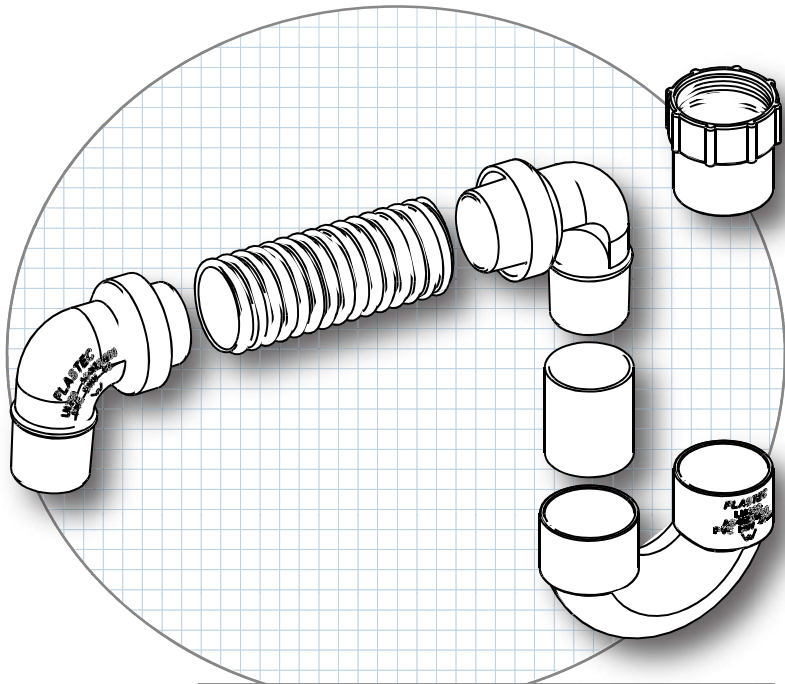

Under Bath Trap Flexidinger

- Smooth internal bore.
- Flexible pipe can be cut to suit.
- Solvent weld.
- Low level trap.
- Self cleansing.

ID	Ø (MM)	HEIGHT (MM)	
19438	40x40 DWV	149	1

Measurements (mm)