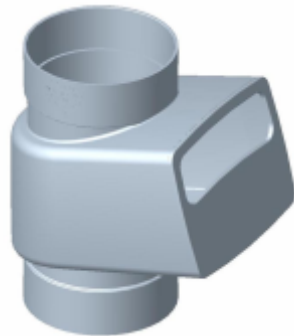

Introducing the **New** Plastec Air Gap

19725 Air Gap 90mm backflow Prevention

- Fitted with .95mm Mozzie proof stainless steel screens.
- Complies with HB230 & AS/NZS 1254
- Easy pull out cassette type feature to allow for easy cleaning of the mozzie screens.
- Extend nose and front cover to reduce the possibility of splashing.
- Compact design
- Prevents Stormwater Backflow from entering your Water Tank
- Creates a visual inspection point