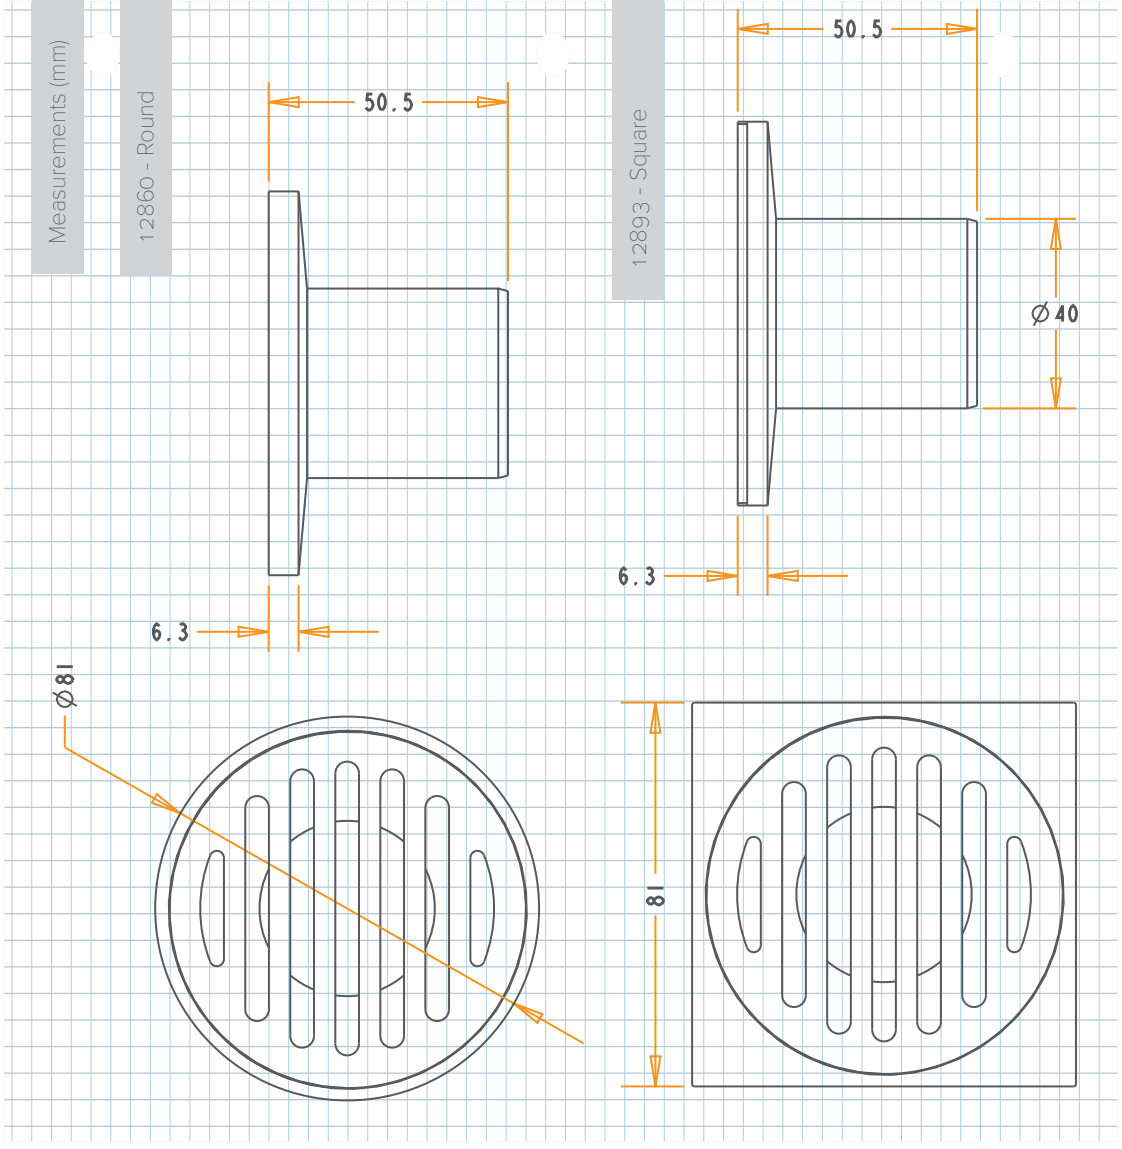

80mm x 40mm Loose Fit Chrome Brass - Floor Waste Grate

- Loose fit
- Suitable to use with Plastec's Maxi Waste Swivel Systems
- Threaded center grate

ID	Ø	TAIL	Ø	GRATE	SHAPE
12860	80x40	50	40	Chrome	Round
12893	80x40	50	40	Chrome	Square

Related Products: • Other sizes also available

Measurements (mm)

12860 - Round

12893 - Square