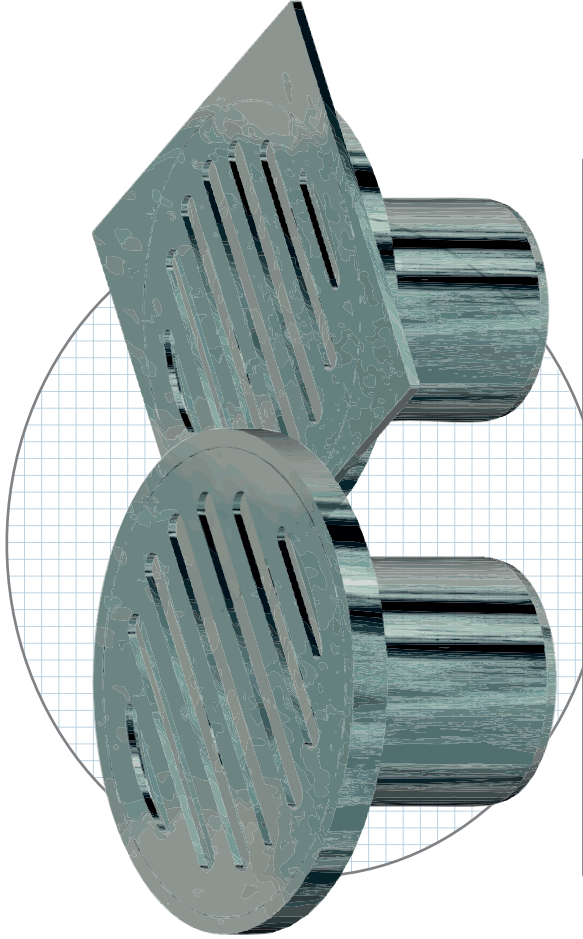

80mm x 40mm Loose Fit Chrome Brass - Floor Waste Grate

- Loose fit
- Suitable to use with Plastec's Maxi Waste Swivel Systems
- Threaded center grate

ID	Ø	TAIL	Ø	GRATE	SHAPE
12860	80x40	50	40	Chrome	Round
12893	80x40	50	40	Chrome	Square

Related Products: • Other sizes also available

Measurements (mm)

12860 - Round

12893 - Square