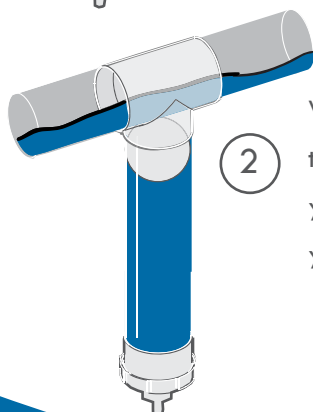

# Dirty Water Diverter

All Your Rainwater Needs @ Plastec

In between rains, your roof accumulates dirt, insect, bird droppings and other impurities. When it rains the first volume of water to run off your roof contains all these nasties, which will contaminate your rainwater tank.

With Plastec's Dirty Water Diverter installed, the first volume of rain is diverted away from your tank, helping to ensure cleaner water for you and your family.

“**Cleaner**  
water in your  
rainwater tank,”

### Dirty Water Diverter

Rainwater Range (90mm & 100mm)

- Diverts first flush of water
- Used in conjunction with Leaf Guard range

ID	Ø (MM)	CTN QTY
14550	90	8
20032	100	8