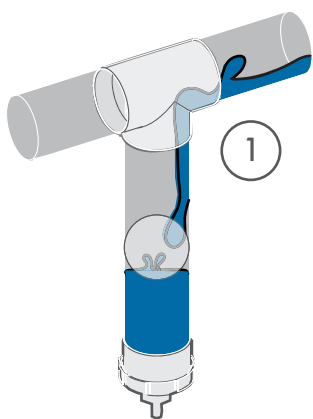

# Dirty Water Diverter

All Your Rainwater Needs @ Plastec

In between rains, your roof accumulates dirt, insect, bird droppings and other impurities. When it rains the first volume of water to run off your roof contains all these nasties, which will contaminate your rainwater tank.

With Plastec's Dirty Water Diverter installed, the first volume of rain is diverted away from your tank, helping to ensure cleaner water for you and your family.

“**Cleaner**  
water in your  
rainwater tank,”

### Dirty Water Diverter

Rainwater Range (90mm & 100mm)

- Diverts first flush of water
- Used in conjunction with Leaf Guard range

ID	Ø (MM)	CTN QTY
14550	90	8
20032	100	8

### Measurements (mm)