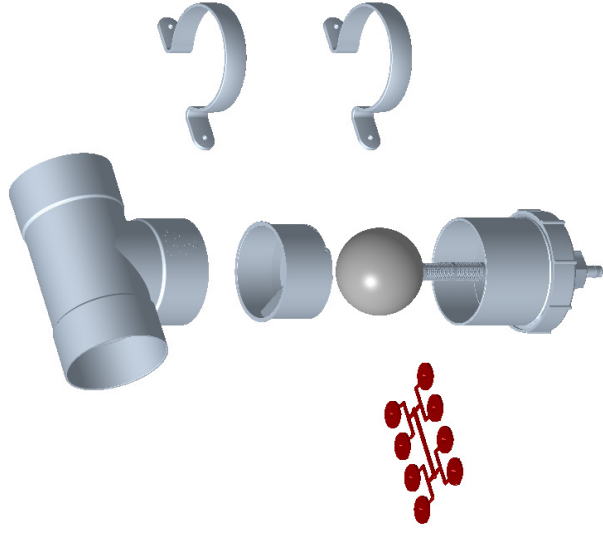

# Dirty Water Diverter

All Your Rainwater Needs @ Plastec

In between rains, your roof accumulates dirt, insect, bird droppings and other impurities. When it rains the first volume of water to run off your roof contains all these nasties, which will contaminate your rainwater tank.

With Plastec's Dirty Water Diverter installed, the first volume of rain is diverted away from your tank, helping to ensure cleaner water for you and your family.

“**Cleaner**  
water in your  
rainwater tank,”

### Dirty Water Diverter

Rainwater Range (90mm & 100mm)

- Diverts first flush of water
- Used in conjunction with Leaf Guard range

ID	Ø (MM)	CTN QTY
14550	90	8
20032	100	8