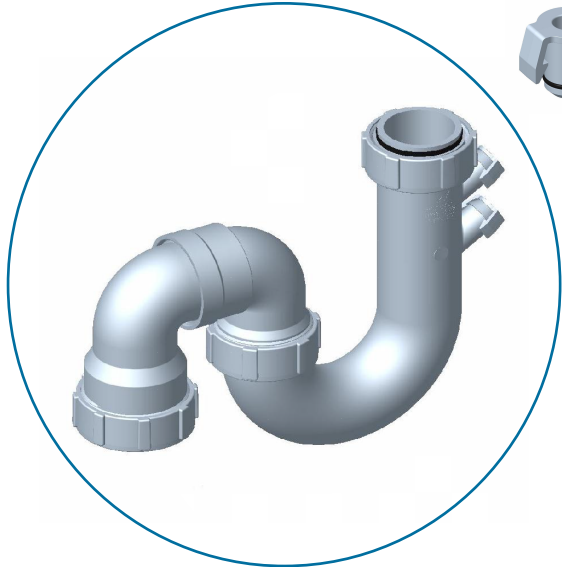

S&P Combination Traps

40mm & 50mm

- Approved for installations up to 60 degrees Celsius.
- Self-cleansing and easy clean..
- Pre-Drilled & Complete with Nipple Plug

ID:
14849

ID:
15075

| ID | Ø | |
|-------|----|----|
| 14849 | 40 | 50 |
| 15075 | 50 | 27 |

14849 - 40mm Only has 1 Nipple
15075 - 50mm has 2 x Nipples

Measurements (mm)