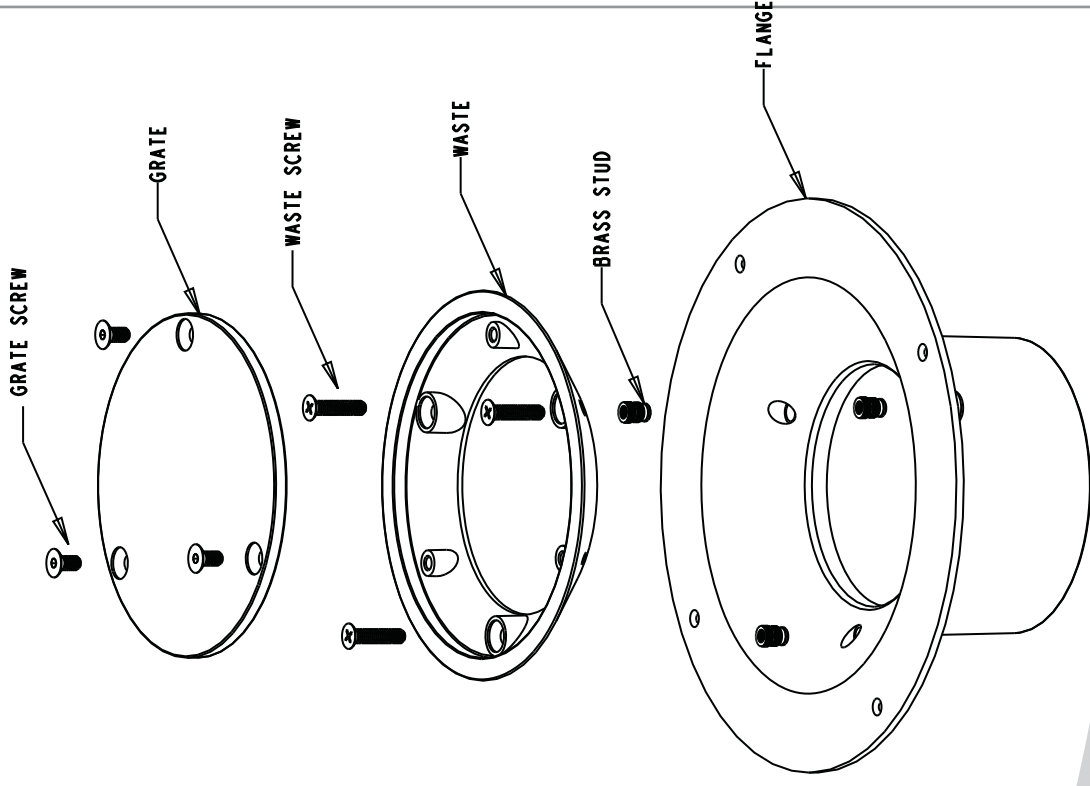

VINYL FLOOR WASTE - SOLVENT WELD FLANGE

CLEAN OUT - DWV
PRODUCT ID: 14966 & 14967

- Suitable for installations onto timber floors.
- Chrome plated grate for professional finish in highly visible areas.
- Cost effective and easy to install.

OPTIONAL EXTRA (Purchased separately)
Removable stainless steel strainer basket (ID: 15931)

MEASUREMENTS - 14967

MEASUREMENTS - 14966

ID	GRATE	SUIT
14967	80 x 80	DWV 20
14966	100 x 100	DWV 12