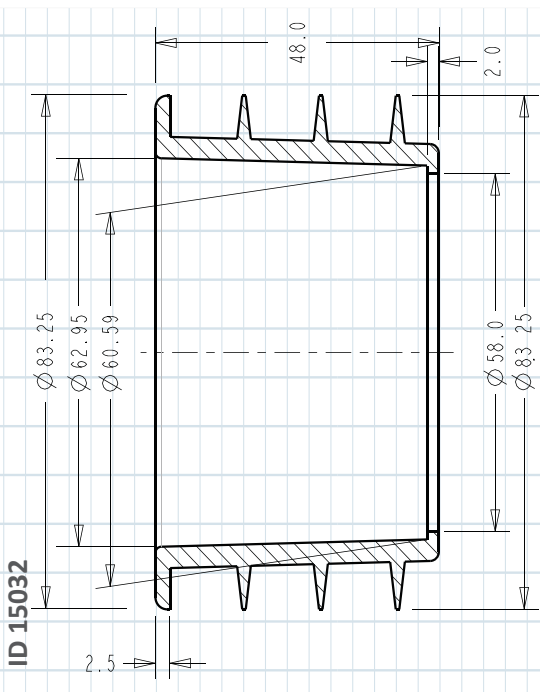

**VINYL FLOOR WASTE
ADJUSTABLE CLEAR OUT - HDPE/COPPER**

- Nylon body with solid brass grate.
- Tight seal with exit outlet.
- Easily adjustable.
- Cost effective
- Suis 110mm HDPE & 100mm copper tube.

ID	GRATE	GRATE
15032	80x80	CHROME 36
15024	100x100	CHROME 20
16725	100x100	CHROME 16 (NON SLIP)

MEASUREMENTS - VINYL FLANGE

MEASUREMENTS - FLEXIFIN

ID 15024 & 16725

ID 15024 & 16725