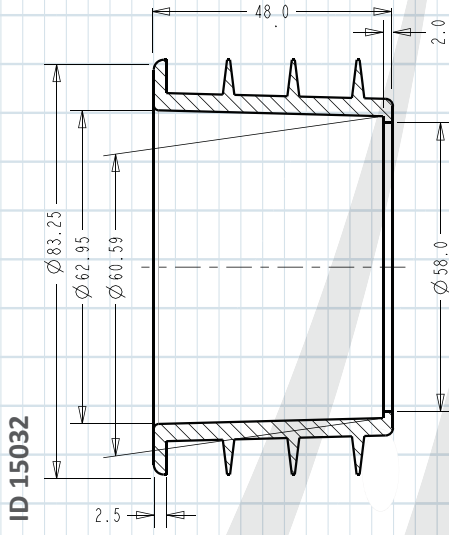

**VINYL FLOOR WASTE
ADJUSTABLE CLEAR OUT - HDPE/COPPER**

- Nylon body with solid brass grate.
- Tight seal with exit outlet.
- Easily adjustable.
- Cost effective
- Suis 110mm HDPE & 100mm copper tube.

ID	GRATE	GRATE
15032	80x80	CHROME 36
15024	100x100	CHROME 20
16725	100x100	CHROME 16 (NON SLIP)

MEASUREMENTS - VINYL FLANGE

MEASUREMENTS - FLEXIFIN

ID 15024 & 16725

ID 15024 & 16725