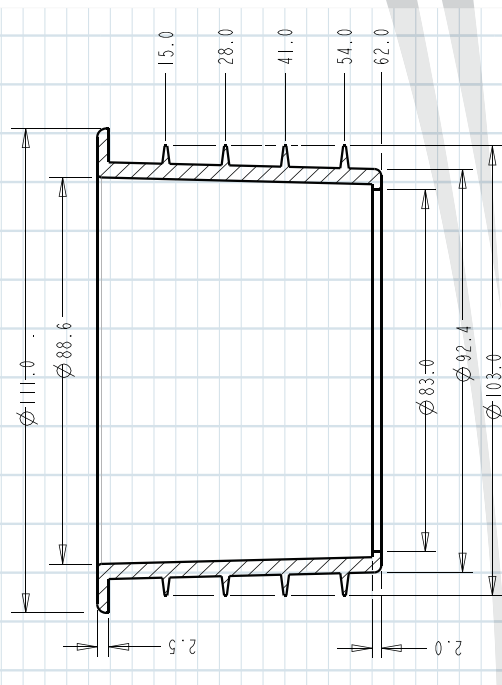

**VINYL FLOOR WASTE
ADJUSTABLE CLEAR OUT - HDPE/COPPER**

- Nylon body with solid brass grate.
- Tight seal with exit outlet.
- Easily adjustable.
- Cost effective
- Suis 110mm HDPE & 100mm copper tube.

ID	GRATE	GRATE
15032	80x80	CHROME 36
15024	100x100	CHROME 20
16725	100x100	CHROME 16 (NON SLIP)

MEASUREMENTS - VINYL FLANGE

MEASUREMENTS - FLEXIFIN

ID 15024 & 16725

ID 15024 & 16725