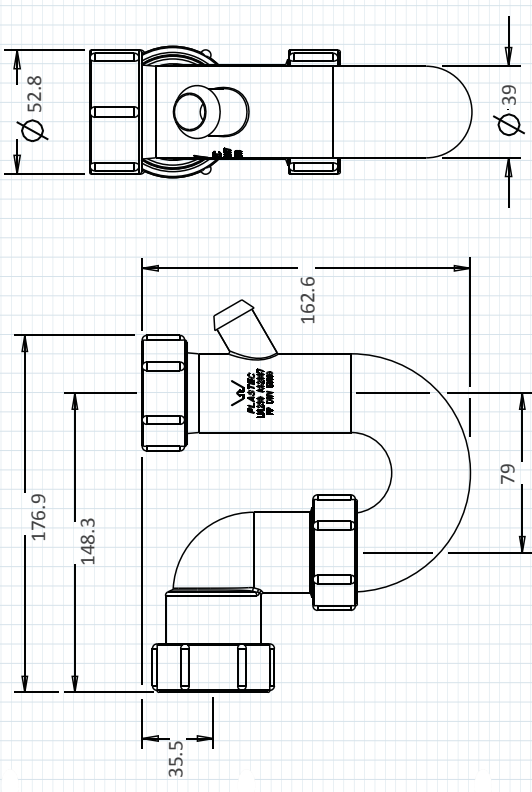

**40MM P TRAPS  
STANDARD & SHORT LEG**

NOTE: All traps are approved for installations up to 60 degrees Celsius.

**STANDARD**

ID		
15600	40	68

**MEASUREMENTS (MM)**

**SHORT LEG**

ID		
14954	40	72

**MEASUREMENTS (MM)**