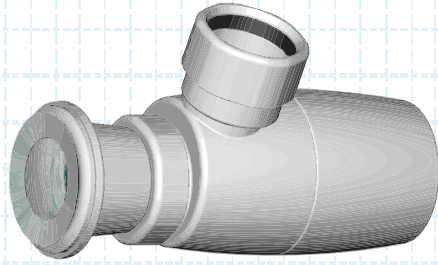

TRAPS & ACCESSORIES

POP-UP BOTTLE TRAPS

- Available in white and chrome plated. *Chrome only available for purchase as a complete kit. Kit includes chrome bottle trap, chrome raised flange and chrome 450mm length pipe
- Also available in Plug & Waste and Loose Nut.

ID				
White			40	18
17454		White		

ID				
Chrome Kit			40	14
17632		Chrome		
Includes:				
• 1 x 17455 Chrome Bottle Trap.				
• 1 x 17461 40mm Chrome Raised Cover Flange				
• 1 x 16699 40mm Chrome 450mm Length Pipe				