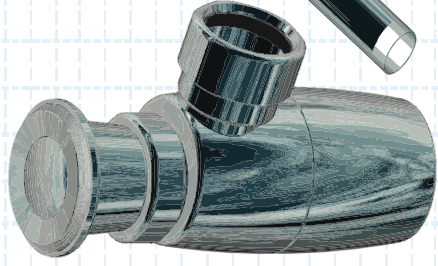

TRAPS & ACCESSORIES

POP-UP BOTTLE TRAPS

- Available in white and chrome plated. *Chrome only available for purchase as a complete kit. Kit includes chrome bottle trap, chrome raised flange and chrome 450mm length pipe
- Also available in Plug & Waste and Loose Nut.

ID				
White			40	18
17454		White		

ID				
Chrome Kit			40	14
17632		Chrome		
Includes:				
• 1 x 17455 Chrome Bottle Trap.				
• 1 x 17461 40mm Chrome Raised Cover Flange				
• 1 x 16699 40mm Chrome 450mm Length Pipe				