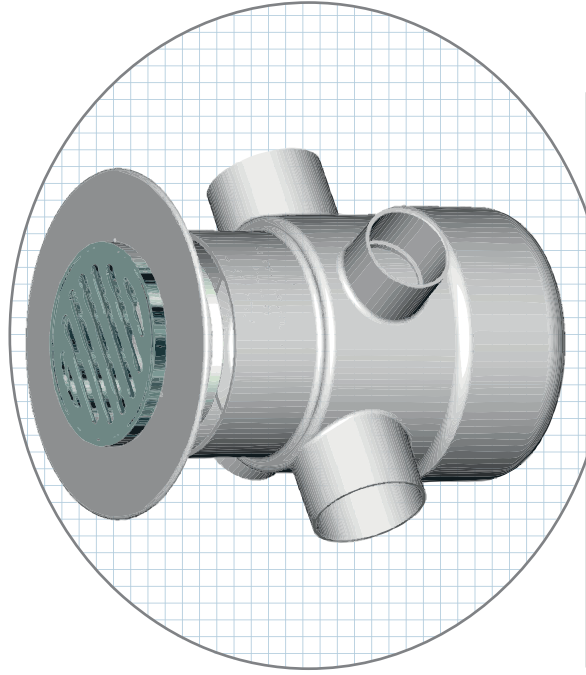

# Floor Waste Gully

with Round Grate

- Compact design.
- Kit comes with a removable trap for clear and easy access to drain.

ID	OUTLET (MM)	BRANCH (MM)	Image Icon
18983	50	40 x 50 x 40	1
18953	65	40 x 50 x 40	1

**WaterMark**  
AS2887  
239

Related Products: • 50mm & 65mm versions available. • Square, Smart Grate, Smart Plate & Smart Tile versions also available. • Gully may also be purchased individually.