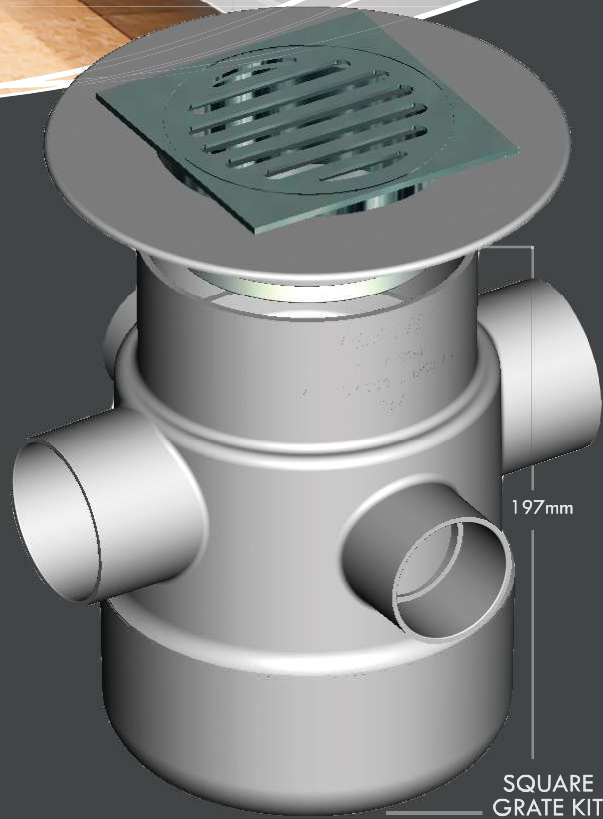

PLASTEC

INNOVATIVE PLUMBING SOLUTIONS

WWW.PLASTEC.COM.AU

LIKE US ON FACEBOOK

Floor Waste Gully

- Compact design.
- Gully may be purchased individually or as a complete kit with Puddle Flange and choice of Grate.
- Kits come with a removable trap for clear and easy access to drain.
- Available in both 50mm & 65mm.

GULLY (NO KIT)
19066 - 50MM
19065 - 65MM

SQUARE GRATE KIT
18986 - 50MM
18892 - 65MM

ROUND GRATE KIT
18983 - 50MM
18953 - 65MM

TILE INSERT KIT
18999 - 50MM
18951 - 65MM

GRATE INSERT KIT
18996 - 50MM
18954 - 65MM

PLATE INSERT KIT
18997 - 50MM
18977 - 65MM