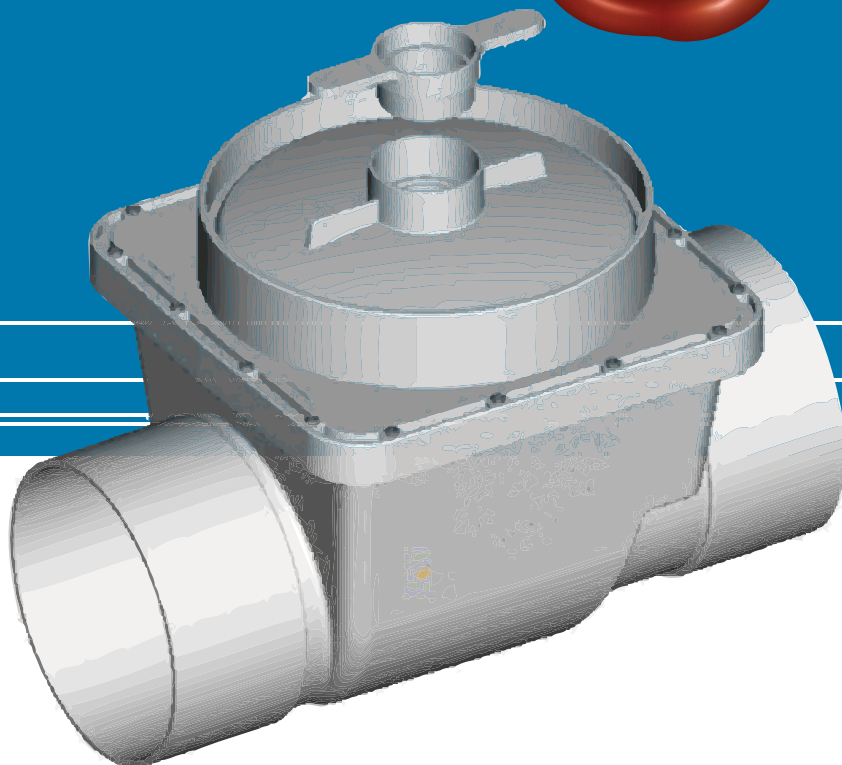

100MM & 150MM REFLUX VALVES

REFLUX
PROBLEMS?
SUFFER NO
MORE!

- Fully serviceable from ground level without with expense of installing an access chamber.
- Riser section is made from standard plumbing DWV pipe.
- Compact design.
- Watermark approved.

ID	 mm	
16662	100	8
17090	150	1