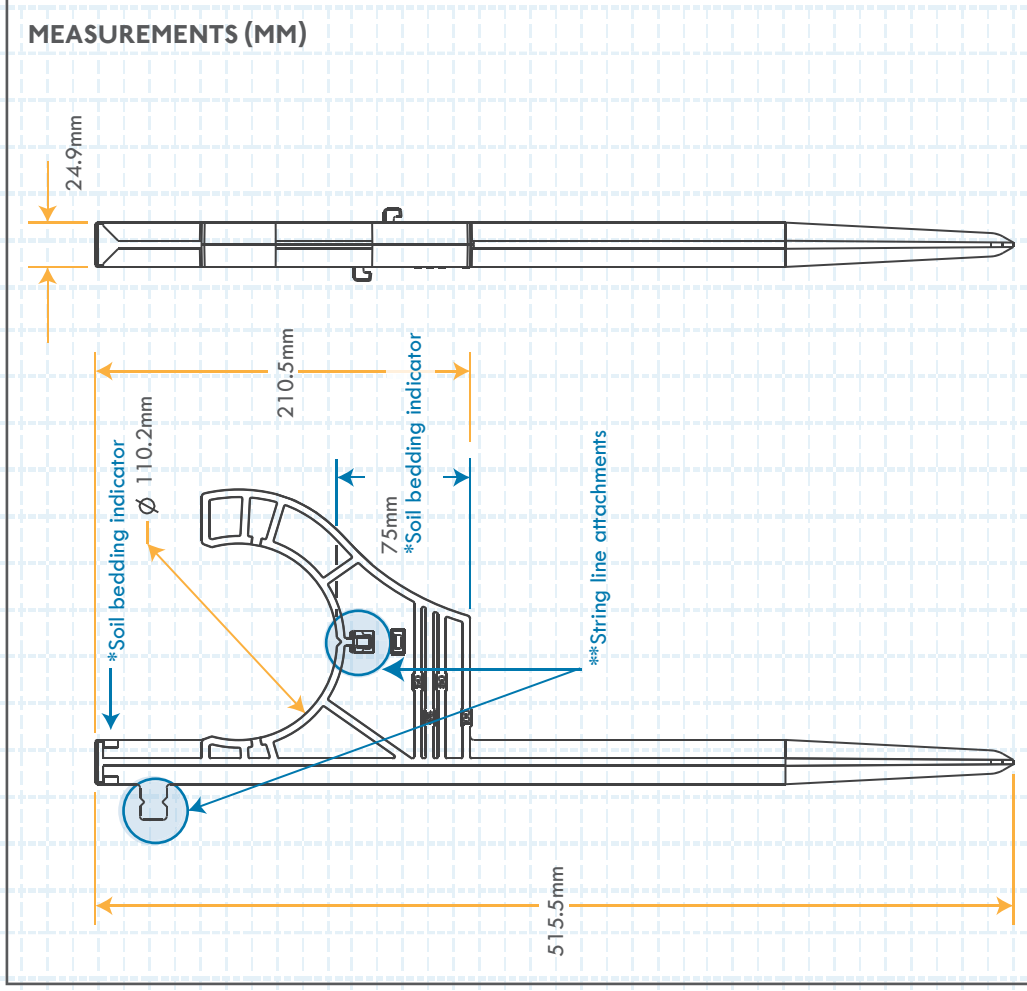

## The Easiest Way to Install Drain Pipes

Plastec's Sewer Peg will change the way you lay drains.

With it's easy to use, no fuss design, laying sewer drainage can now easily be accomplished single-handedly.

The Sewer Peg will help ensure your pipe work is installed right, the first time.

- Helps maintain required fall of drain pipes
- Soil bedding indicators help ensure the necessary bedding above and below pipe work
- Easy to use, designed for one person installation

# CLIPS, BRACKETS & TEST PLUGS SEWER PEG

- Helps maintain required fall of drain pipes.
- Built in indicators help ensure appropriate amount of bedding is laid both above and below pipe\*\*.
- Built in string line attachments\*\*.

## PRODUCT SPECIFICATIONS

DIAMETER  
 FASTENING  
 BAG QTY  
 CARTON QTY  
 FINISH/COLOUR  
 MEASUREMENT (MM)

Details correct as at 30.05.17, but are subject to change.